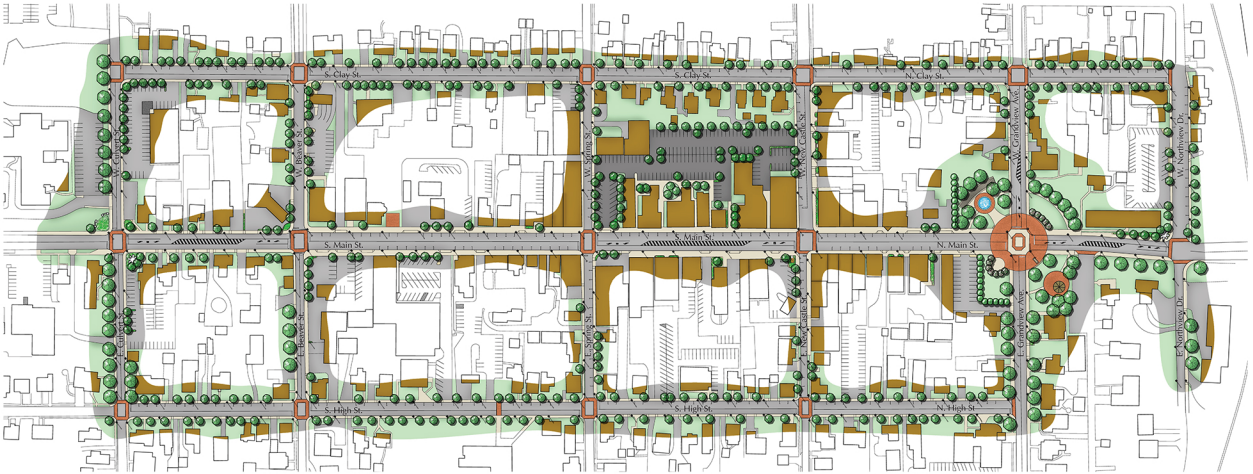

Master Plan

Zelienople, Pennsylvania Downtown Revitalization Improvement

LEGEND

| | | | |
|--|--|--|---|
|  Asphalt w/ Striping |  Driveway Apron |  Gazebo |  Proposed or Existing Tree |
|  Proposed Parking Lot |  Decorative Crosswalk |  Arbor |  Proposed Evergreen Tree |
|  Sidewalk |  Gateway Signage |  Street Light with Single Luminaire |  Proposed Ornamental Tree |
|  Driveway Apron |  Fountain |  Street Light with Double Luminaire |  Low Plantings / Shrubs |
| | |  Traffic Mast Arm | |